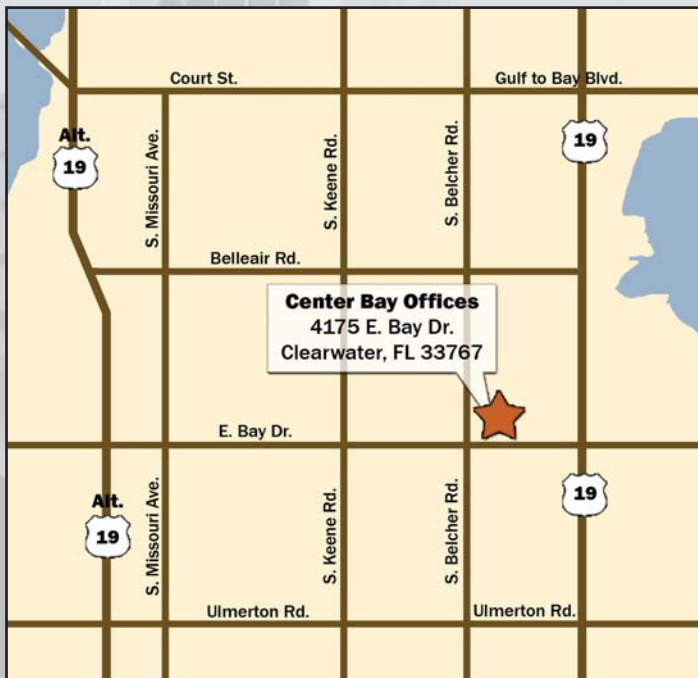

Center Bay Offices

4175 East Bay Drive
Clearwater, FL 33764

Office Space Available for Lease

*Easily accessible from
Belcher Road and
East Bay Drive, Center
Bay offers quality and
economical office space.*

- Prime Central Pinellas location
- Building recently remodeled inside and out
- Located one mile from US Highway 19 offering easy access to all Major Highways and Airports
- Road Runner pre-wired to each suite
- 24 hour access
- Security camera recorded entrance and hallways
- Ample parking