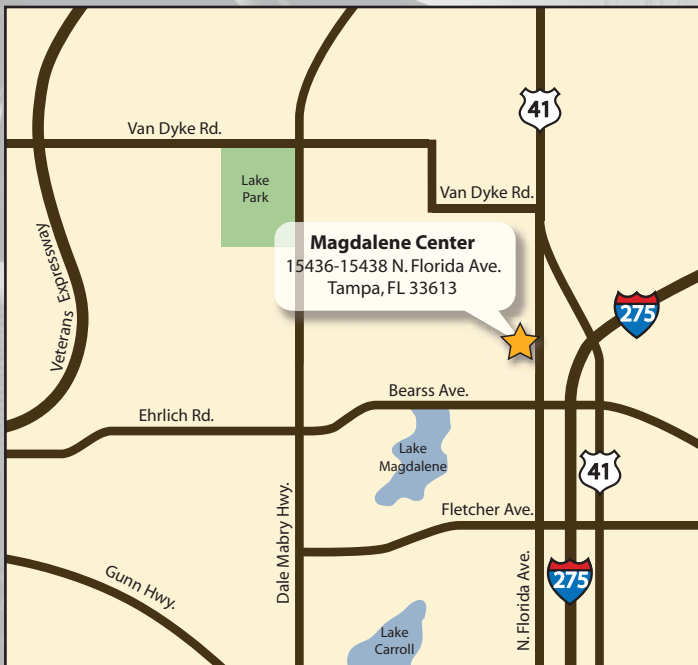

Magdalene Center

15436 & 15438 N. Florida Ave.

Tampa, FL 33613

North Tampa Office Space Available for Lease

With classic Mediterranean style architecture and tastefully landscaped grounds, Magdalene Center offers a high quality office environment for discerning users.

Up to **8,900** Square Feet of Suburban Office Space Available

- Convenient access to US-41, the Veterans Expressway, I-275, North Tampa, Carrollwood, and central Tampa.
- Mediterranean style architecture - painted stucco facade and tiled roofing
- Tastefully designed interior courtyards with decorative fountains
- Tenant controlled HVAC
- Private, individual suite entrances
- Covered and surface parking available