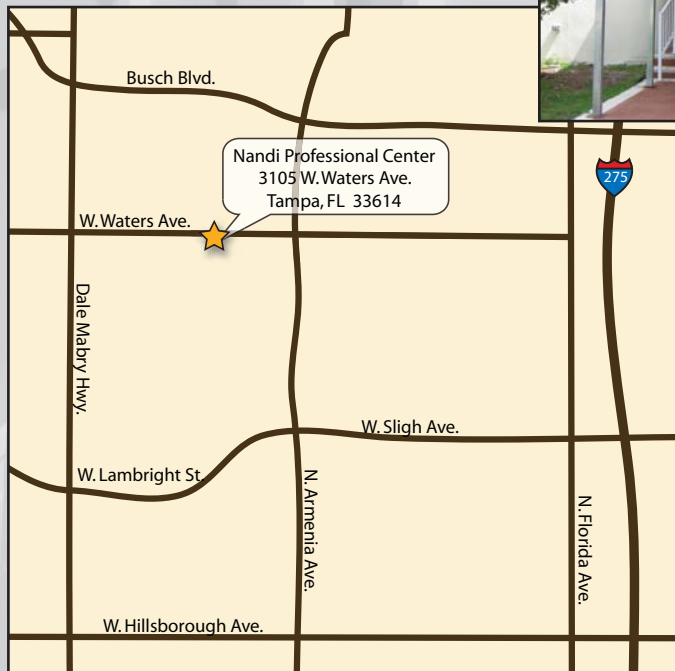

Nandi Professional Center

3105 W. Waters Avenue

Tampa, FL 33614

Quality Office Space at Affordable Rates

Located in the Carrollwood area of Northwest Tampa, Nandi Professional Center offers a professional office environment at affordable lease rates.

- Conveniently located in the heart of Carrollwood with easy access to Tampa International Airport and the Westshore Business District
- Easily accessible from the Veteran's Expressway, Dale Mabry Highway and I-275
- Easy access to major retail stores and restaurants
- Excellent Waters Avenue signage visibility
- Ample parking