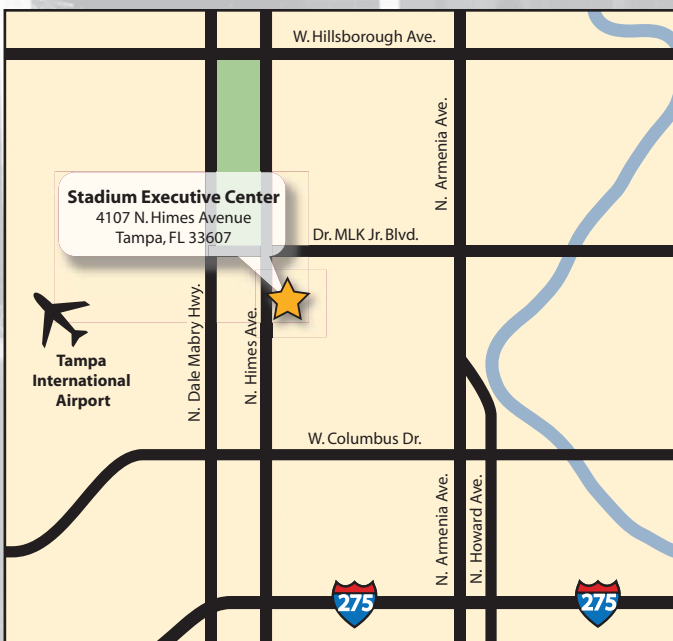

Stadium Executive Center

4107 North Himes Avenue

Tampa, FL 33607

Office Space Available For Lease

Located on Himes Avenue across from Raymond James Stadium, Stadium Executive Center offers office space in a central location.

**3,065 - 10,947
Square Feet Available**

- Renovations include: Remodeled lobby, restrooms and common areas, painting of the building's exterior, parking lot sealing and striping, landscape improvements, 24-hour keypad entry system, redesigned monument signage, perimeter fencing, and a deck/gazebo area.
- Available space suitable for professional office
- Prime central location, accessible to Westshore, Downtown Tampa, Tampa International Airport, I-275 and North Tampa
- Exterior signage available
- 24 hour access