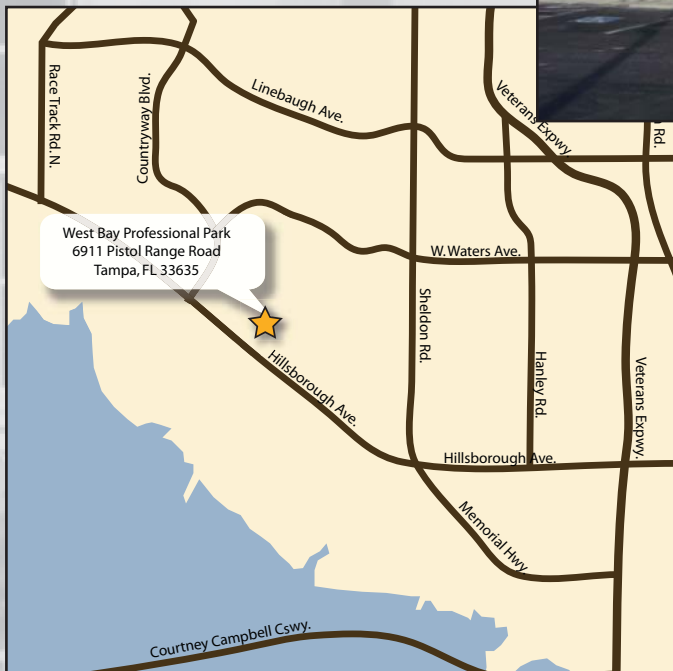

West Bay Professional Park

6911 Pistol Range Road
Tampa, FL 33635

Class A Office Space For Lease

Located in Oldsmar, West Bay Professional Park offers high quality office space with a convenient location off Hillsborough Avenue with direct access to the Veterans Expressway

- Located across from Target, Best Buy and PetSmart
- Immediate occupancy, ideal for a variety of professional uses
- Easy commute from Mid-Pinellas and Westshore submarkets
- Ample parking
- Monument signage available